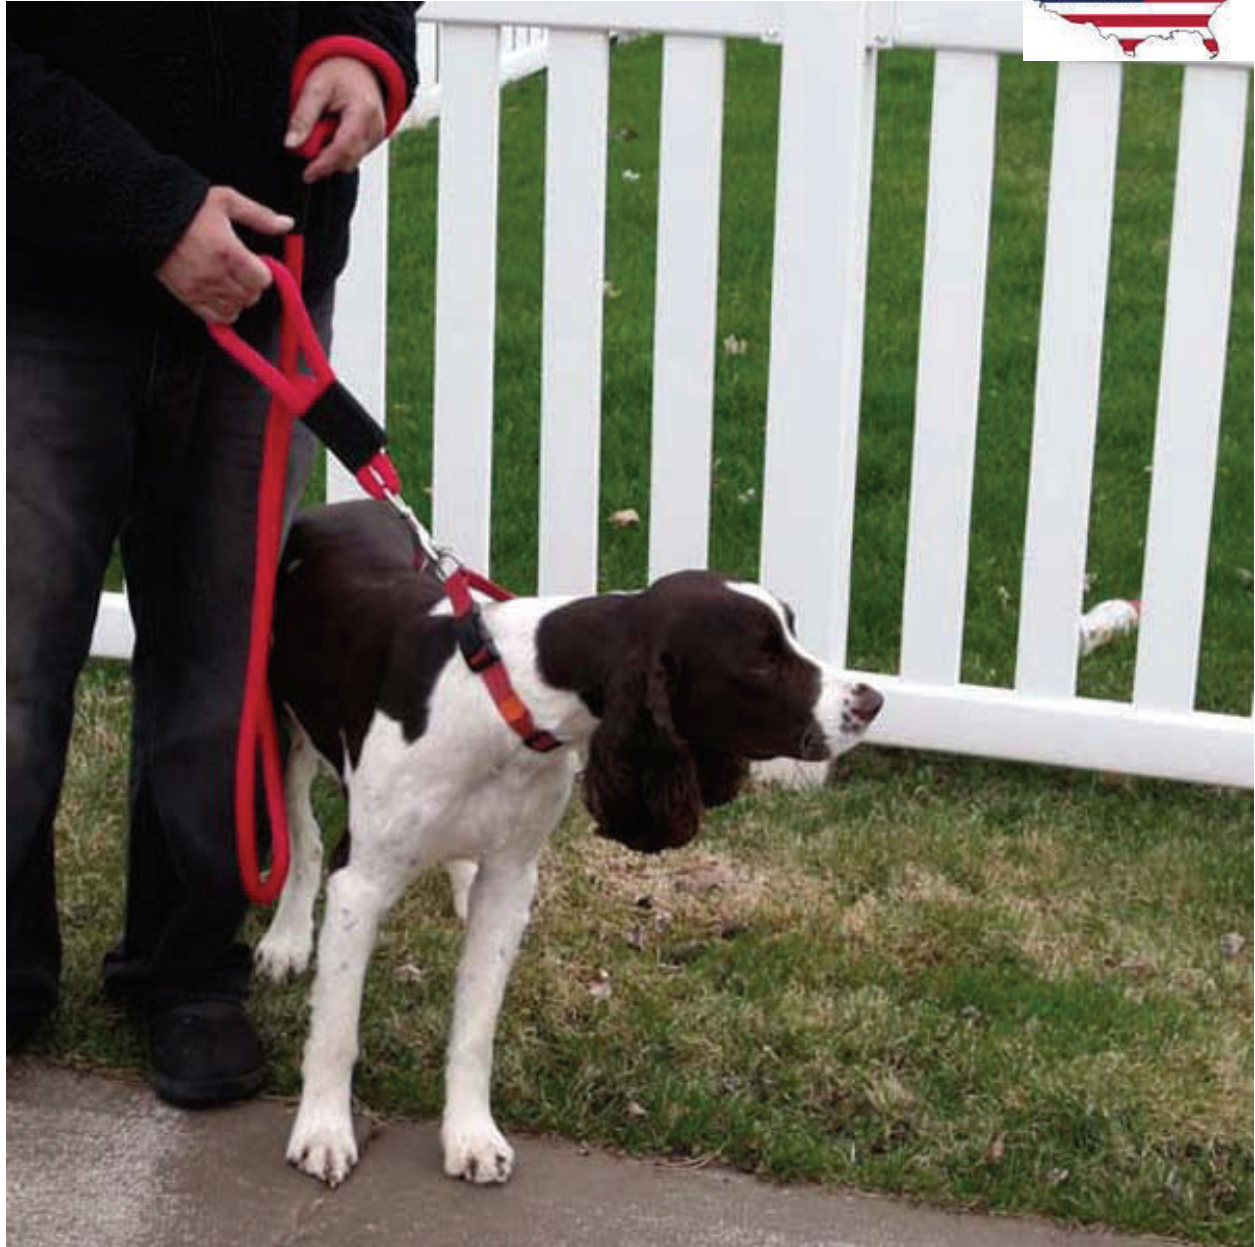

2 Handled Dog Leash for Maximum Control

“Sidewalk Safety Leash”

Made In Wisconsin

“Sidewalk Safety Leash”

A double handled dog leash or lead that is great for high traffic area's. Whether you are in the city walking on a sidewalk or in a large open park area your two handled dog leash will allow your dog the comfort of a long roaming leash and you the safety of a short control leash. This double handled dog lead is available for medium size dogs to large and very large size dogs. This option will customize a 3/8", 1/2" and or a 5/8" diameter dog leash.