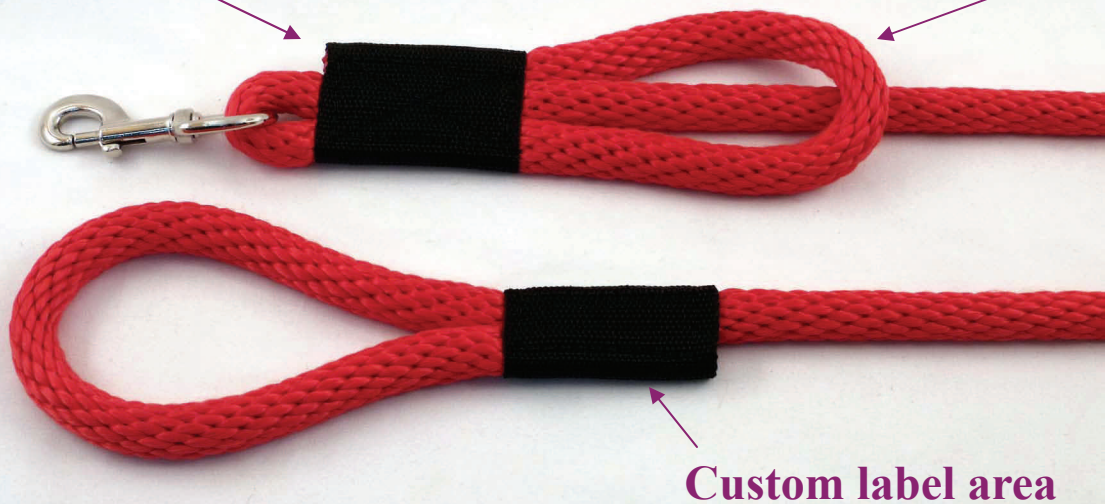

2 Handled Dog Leash for Maximum Control

“Sidewalk Safety Leash”

Strong hand sewn webbing connections

Emergency control easy grip handle

Custom label area

5/8” leashes are soft, flexible, and easy to grip