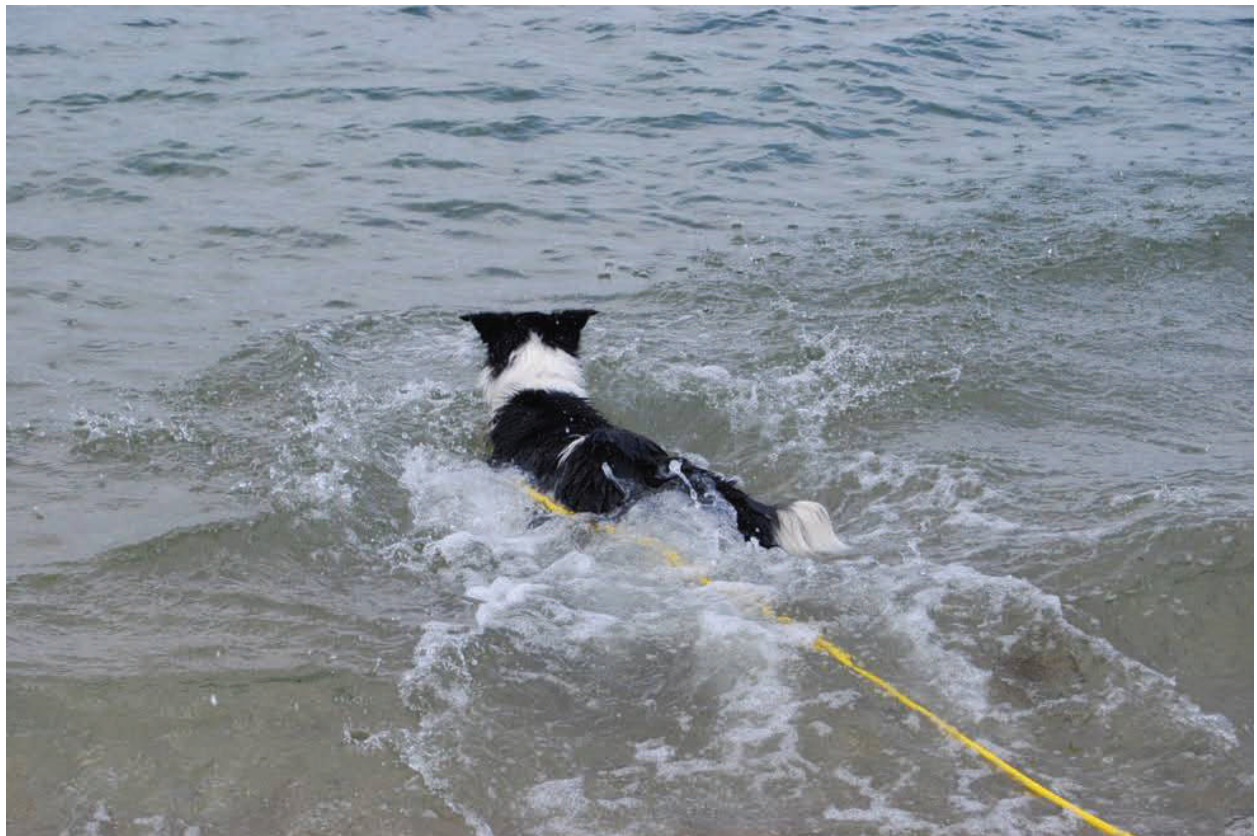

FLOATING SWIM LEASHES

Our leashes for beaches program offers extra long floating swim leashes for your dog's safety, comfort, and enjoyment. We have selected stainless steel hardware that will not rust and the spring snap hook design will not clog up with sand.

Made In Wisconsin

- Leads are soft, flexible, and easy to grip
- “Stainless Steel” hardware sized to match leash
- Customized lengths are available, call in design
- Keep your dog safe and secure while swimming