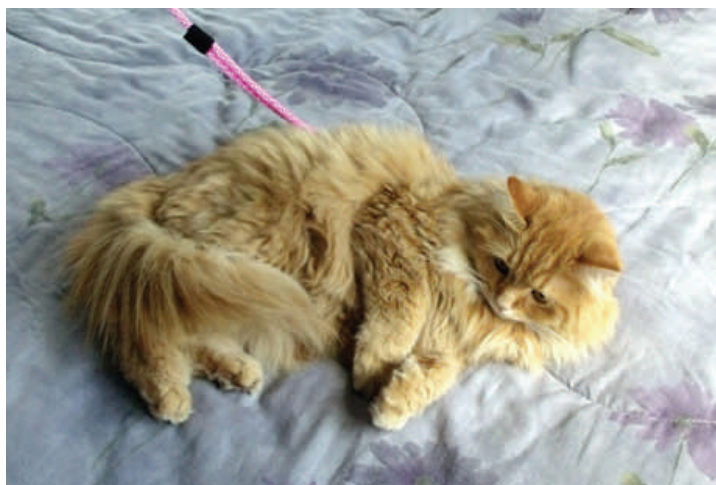

MINI-HARNESS WALKER **Patent Pending**

Finally, a mini-harness customized to fit small pets. If you take a close look at the design you will see how well it fits completely around your pets body distributing pulling forces evenly and softly around their bodies. The unique floating design eliminates all pinch points and uncomfortable areas. The gentle squeeze evenly distributed over the entire harness has a calming effect on your pet. They will actually relax and enjoy the gentle mini-harness walker. There are no buckles to adjust and the easy on / off design makes using the mini-harness a breeze.

Made In Wisconsin

Even pampered cats enjoy the comfortable fit of the mini-harness

422 Third Street West
Ashland, Wisconsin 54806

Sales@SoftLinesInc.com

Telephone: 715-682-3774

Fax: 715-682-3775

The patent pending “Mini-Harness Walker” is a combination leash and harness designed for convenience, security, pet safety and features:

- Easy on / off design
- Security snugger for safety
- Self-adjusting floating design
- Flat weave for neck and body support
- Custom woven leash, soft and durable
- Evenly distributed pulling forces
- Throat area protection
- Reduced pressure on trachea
- Comfortable fit throughout harness area

Evenly distributed pulling forces around both the neck and chest

The “Harness Walker” is designed to eliminate pinch points and stress on your pets body during exercise periods. As your pet pulls on the harness it will comfortably collapse gently around their body. The pulling forces are very evenly distributed around the chest and neck area of your pet. There are no concentrated pinch points and you will notice the comfortable fit your pet experiences immediately. The snugger holds the harness in place but is not intended to apply a pressure to the harness. The extremely easy on / off design makes an easy to use harness for day to day activity. Give your pet the ultimate walking experience.