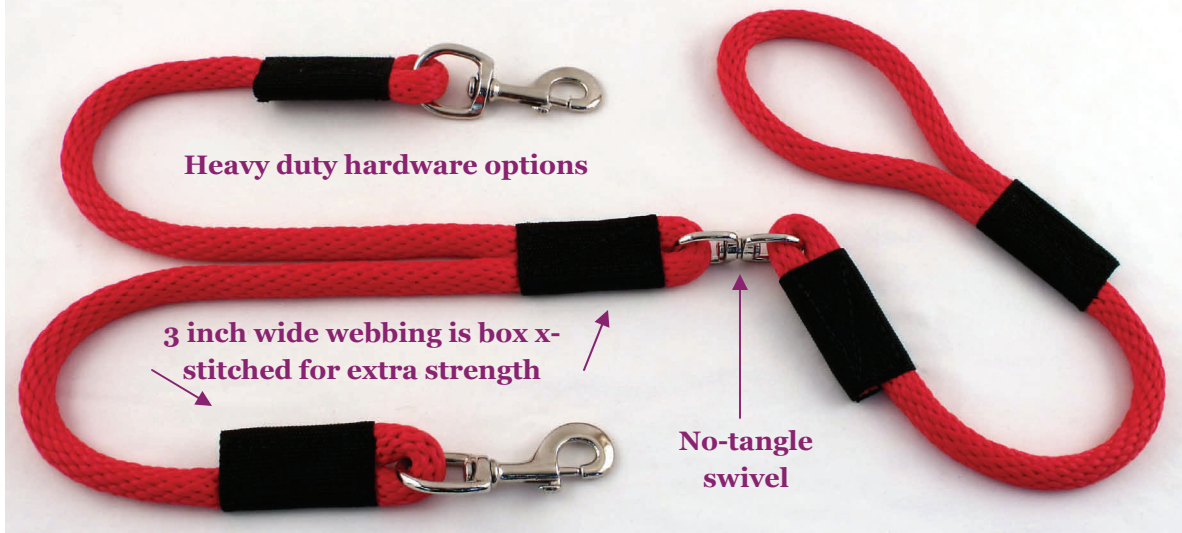

## EXTRA HEAVY DUTY LEASHES

Be the “Boss”

Leads are strong, flexible, and easy to grip

5/8 inch diameter leashes with many optional colors

Extra strong box x-stitched sewn webbing connections

Extra heavy duty hardware options

Standard and customized lengths leads are available, call in design details

For large and strong dogs!

3 inch wide webbing is box x-stitched for extra strength

### Extra heavy duty hardware:

Bolt Snap

Spring Hook

Bull Snap

Panic Snap

Lead Chain Snap

# EXTRA HEAVY DUTY SPLITTERS