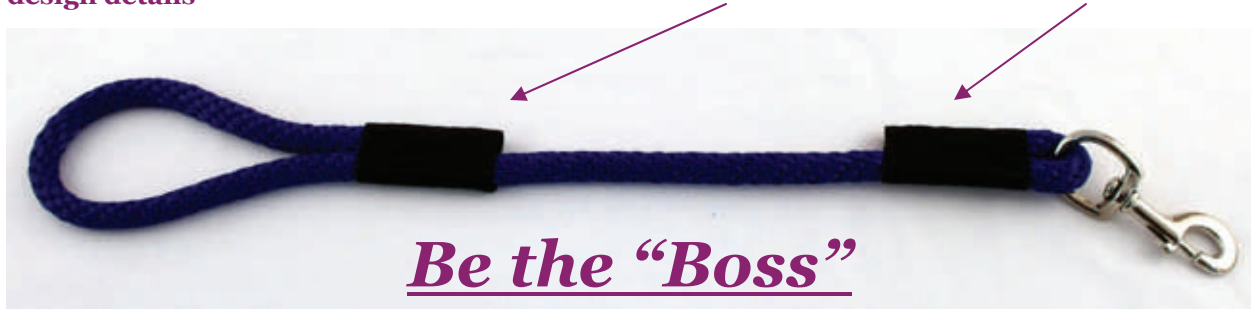

## EXTRA HEAVY DUTY LEASHES

Be the “Boss”

Leads are strong, flexible, and easy to grip

5/8 inch diameter leashes with many optional colors

Extra strong box x-stitched sewn webbing connections

Extra heavy duty hardware options

Standard and customized lengths leads are available, call in design details

For large and strong dogs!

3 inch wide webbing is box x-stitched for extra strength