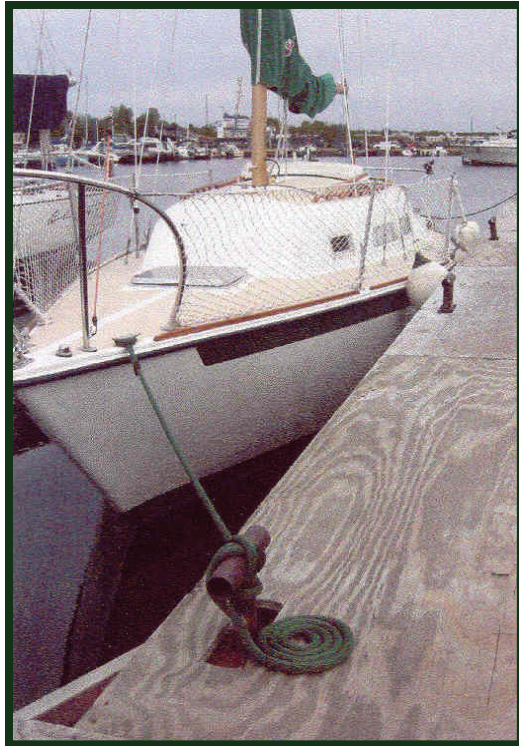

# Dock Lines

Made In Wisconsin

Made from multifilament polypropylene fibers this product stays soft and pliable even in cold conditions and it will not sliver. This custom woven product has built in stretch and also releases knots easier than nylon or cotton ropes.

- Lines are soft, flexible, and easy to grip
- Lightweight and easy to clean
- Stays pliable and will not sliver
- Releases knots easier than nylon or cotton ropes
- Strong hand sewn webbing connections
- Customized lengths are available, call in design

The specific gravity of polypropylene rope is less than water so it naturally floats. You won't lose a line overboard or get it caught in your propeller.