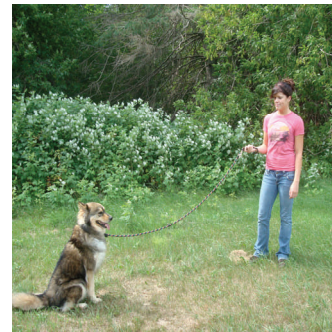

THE UltraLead

**NEW
LOCKING
CLIP**

**Perfect For
Training or
Any Activity**

The "UltraLead" is designed for training, fun and everyday use. It supports all levels of training. It's adjustable loop feature has many uses and is preferred by people with disabilities. It is great for hands free activities.

Training Use

Used as a training lead, beginners can start out at half of the distance by clipping both ends of the lead to the collar loop.

When training progresses the lead is extended to its full length allowing you to maintain control at a greater distance.

Activity Use

With the "UltraLead" you can enjoy all kinds of activities; walking, hiking, jogging, shopping or just plain relaxing with your best friend. The hands free feature makes this a convenient lead to eliminate the stresses of everyday activities.

Use the sliding clip to attach the lead around your waist and snug it into place for hands free or clicker training.

Made In Wisconsin

422 Third Street West

Ashland, Wisconsin 54806

Sales@SoftLinesInc.com