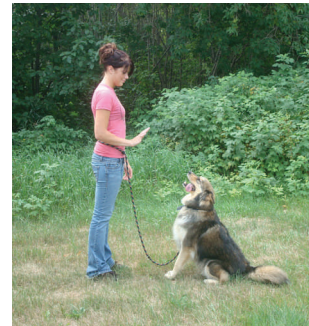

THE UltraLead

**NEW
LOCKING
CLIP**

**Perfect For
Training or
Any Activity**

The "UltraLead" is designed for training, fun and everyday use. It supports all levels of training. It's adjustable loop feature has many uses and is preferred by people with disabilities. It is great for hands free activities.

Training Use

Used as a training lead, beginners can start out at half of the distance by clipping both ends of the lead to the collar loop.

When training progresses the lead is extended to its full length allowing you to maintain control at a greater distance.

Activity Use

With the "UltraLead" you can enjoy all kinds of activities; walking, hiking, jogging, shopping or just plain relaxing with your best friend. The hands free feature makes this a convenient lead to eliminate the stresses of everyday activities.