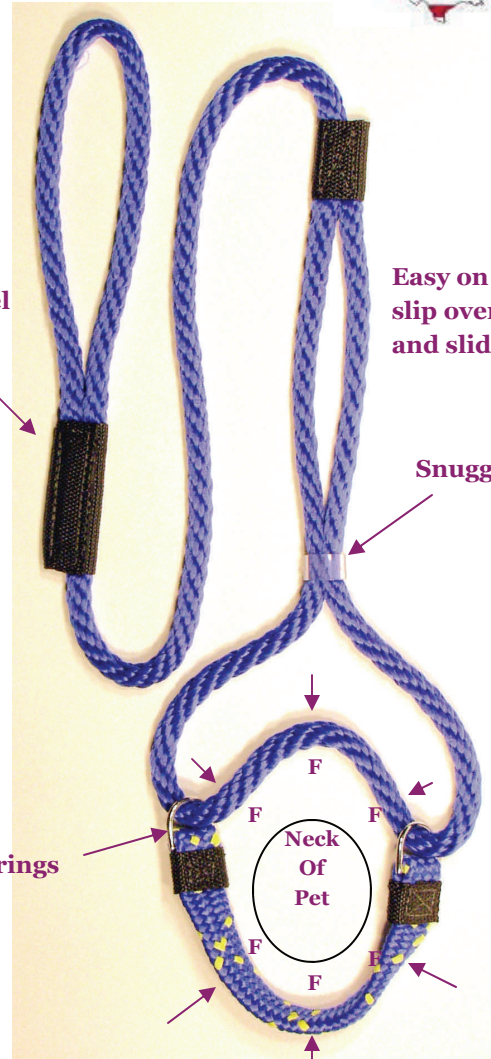

MARTINGALE LEASH

Made In Wisconsin

The Martingale leash is a combination leash and collar designed to distribute your pets pulling forces evenly around the neck to help eliminate the concentrated pulling forces on your pets throat area:

- Easy on / off design
- Security snugger for safety
- Self-adjusting floating design
- Flat weave for excellent support
- Evenly distributed pulling forces
- Throat area protection

Custom Label Your Dog Leash