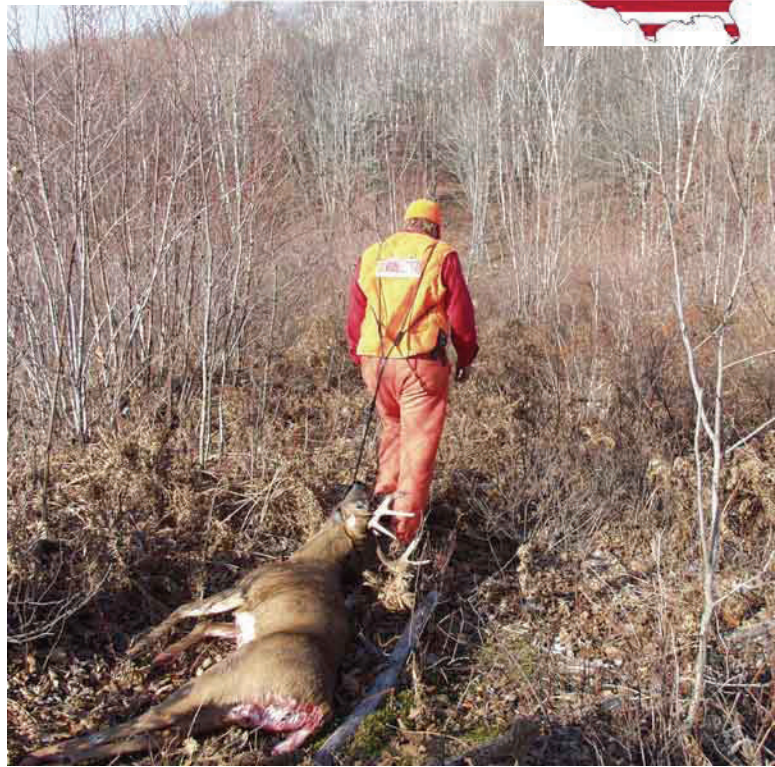

Wild Game Drag™

Made In Wisconsin

The “Wild Game Drag” has two shoulder straps with a floating swivel to keep the dragging load evenly distributed over both shoulders. It features a convenient slip loop for attachment to game and an additional handle loop for loading game onto truck. The “Wild Game Drag” can easily be shared by two people for additional help. The one piece assembly fits easily into your pocket. When used alone both hands are free to carry equipment.

Available in **orange** or **camouflage**. Products are hand crafted using multifilament polypropylene braided rope that is strong, yet lightweight and won't hold water. The braided rope stays flexible in cold weather and won't sliver like nylon rope. Can be machine or hand washed to keep clean and scent free.